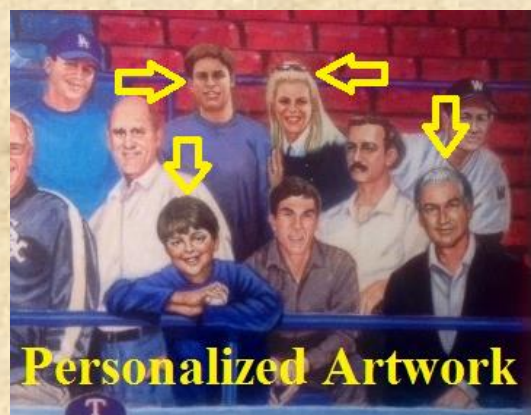

Jewish Baseball Player Artwork

Giclee Pricelist

- 1) This 20" x 30" sized down replica of the Artwork includes 37 facsimile signatures. Looks similar to the original, but for those with limited space, it is best option. (Framed Dimensions - 30" x 37") - \$495 (cost includes shipping)
- 2) This is an exact replica of the original artwork in it full 24" x 36" size, and includes 37 facsimile signatures. If you have the wall space, this is the one to order today. (Framed Dimensions - 36" x 44") - \$600 (cost includes shipping)

- 3) Full Size Framed **Canvas** Giclee including facsimile signatures, **with YOUR PORTRAIT HAND PAINTED ANYWHERE IN THE CROWD by Original Artist, Ron Lewis** - \$1,250

Original Artwork

Personalized Artwork