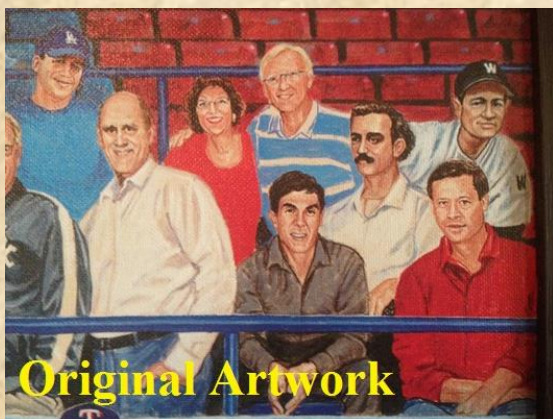

Jewish Baseball Player Artwork

Giclee Pricelist

- 1) This 20" x 30" sized down replica of the Artwork includes 37 facsimile signatures. Looks similar to the original, but for those with limited space, it is best option. (Framed Dimensions - 30" x 37") - \$495 (cost includes shipping)
- 2) This is an exact replica of the original artwork in it full 24" x 36" size, and includes 37 facsimile signatures. If you have the wall space, this is the one to order today. (Framed Dimensions - 36" x 44") - \$600 (cost includes shipping)

- 3) Full Size Framed **Canvas** Giclee including facsimile signatures, **with YOUR PORTRAIT HAND PAINTED ANYWHERE IN THE CROWD by Original Artist, Ron Lewis** - \$1,250

Original Artwork

Personalized Artwork